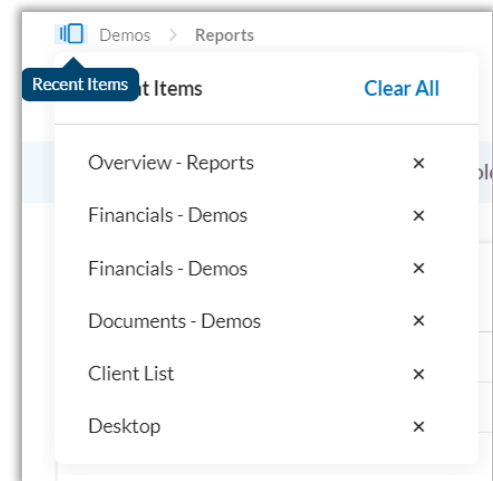

3 Things to Know About Shortcuts.

1. The bread crumb tail shows the path you are currently on. You can also select any level to go directly back to that page.

2. The stacked paper icon will take you directly to a page you recently visited.

3. The Quick Search icon, in the top right pane, can be used to quickly find a specific account or client.